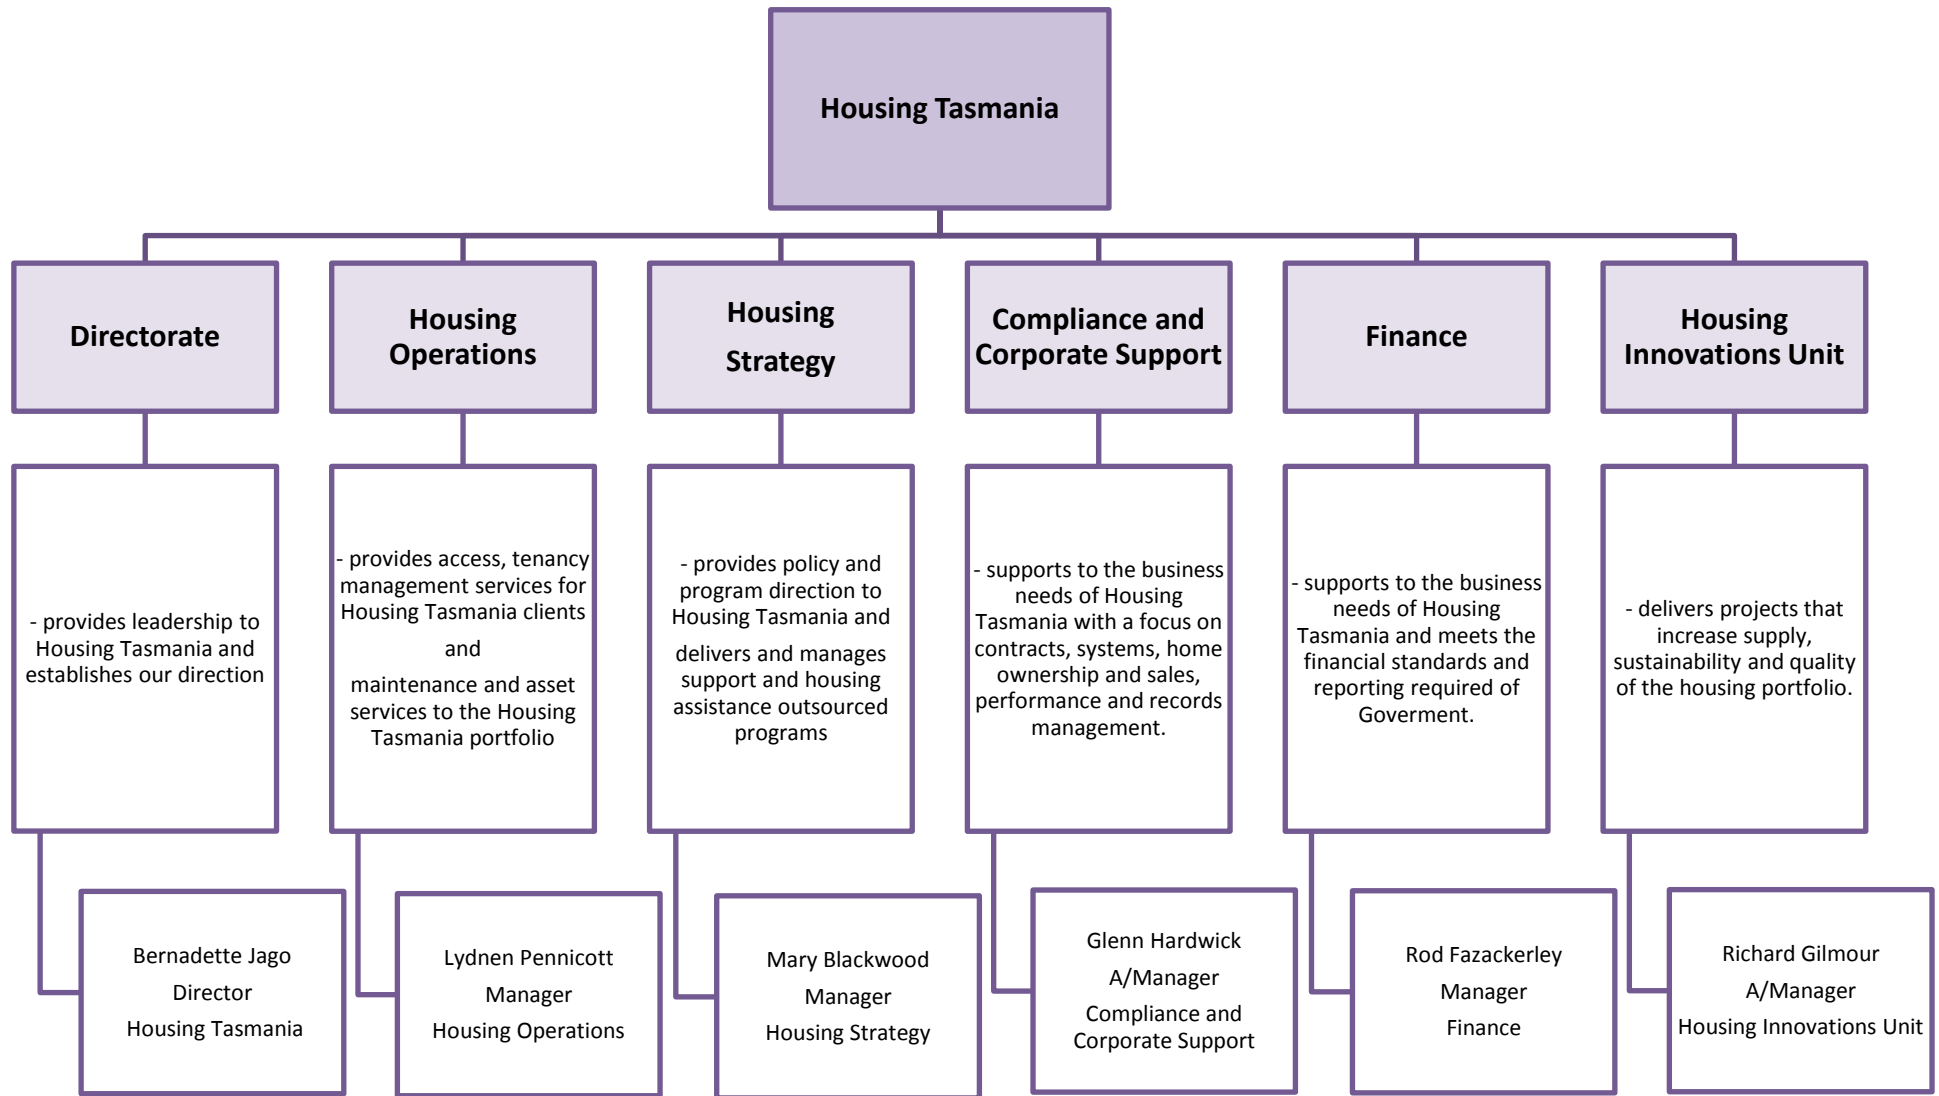

Attachment I Housing Tasmania Organisational Chart

To contact any of these Managers, please call **6233 4908**